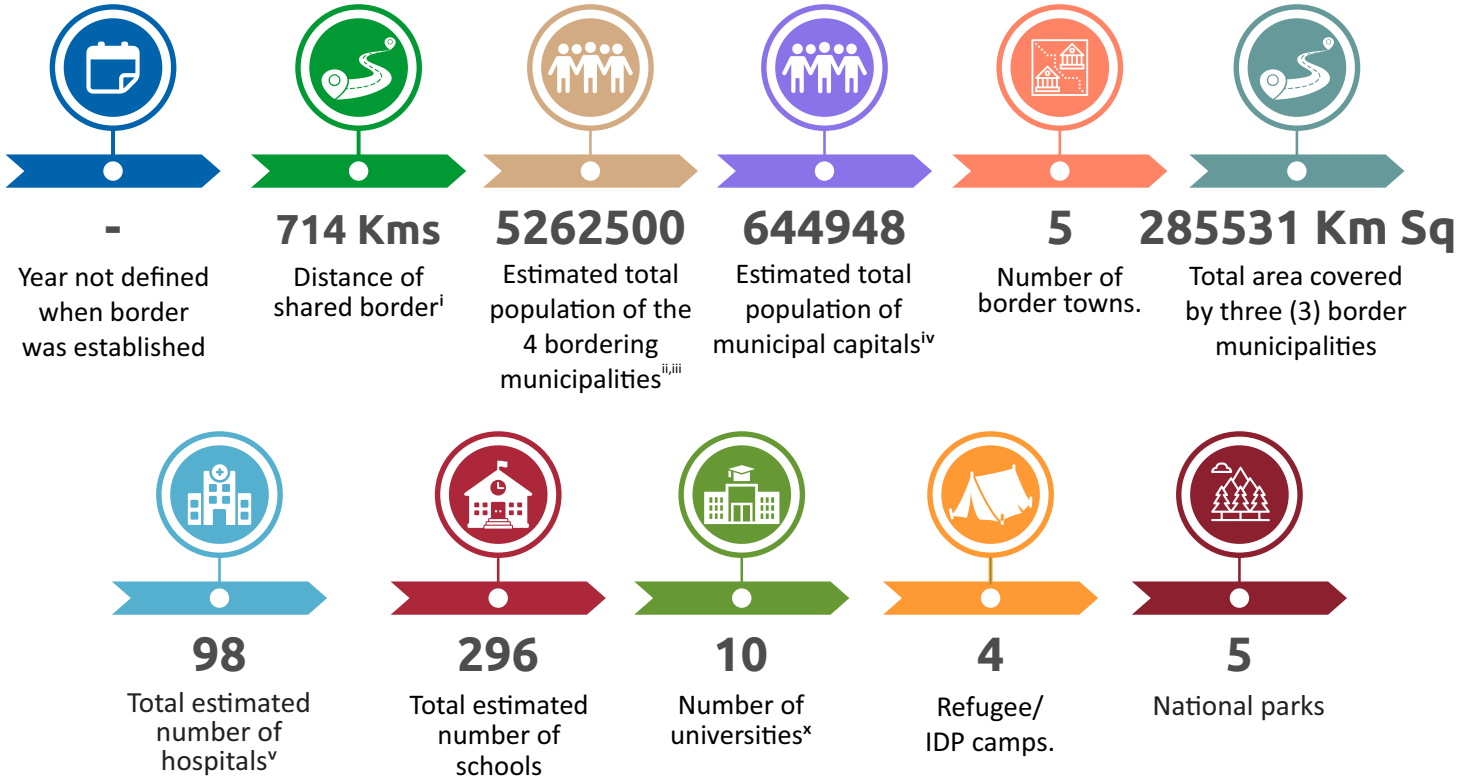

Photo credit: Stock images

Congo Kinshasa-South Sudan Cross border Fact Sheet

DEFINITION OF TERMS

Border length

Distance in Kilometers of the border between two countries.

Borderland area

This is the area in Square Kilometers covered by the borderland Municipalities/ Districts.

Borderland municipality

Administrative Districts or Counties close to the border rather than very large provinces.

Population

All inhabitants of a particular place.

Year

Date when the border was originally established.

KEY FACTS AND FIGURES

Three (3) municipalities border the countries as summarized in the table below:

Country	Municipality/ District	Population	Municipal Capital	Population	Border towns
✓ Congo Kinshasa	✓ Haut-uele	✓ 2242500	✓ Isiro	✓ 147524	✓ Dungu, Doruma, Aba, Ingbokolo
✓ South Sudan	✓ Western Equatoria	✓ 740000	✓ Yambio	✓ 40382	
✓ South Sudan	✓ Eastern Equatoria	✓ 1030000	✓ Kapoeta	✓ 7042	
✓ South Sudan	✓ Central Equatoria	✓ 1250000	✓ Juba	✓ 450000	✓ Nyori

^{iv} Different Time, 2021, <https://www.zeitverschiebung.net/en/city/202065>, Accessed 28 April 2021

^v <https://www.google.com/maps/>