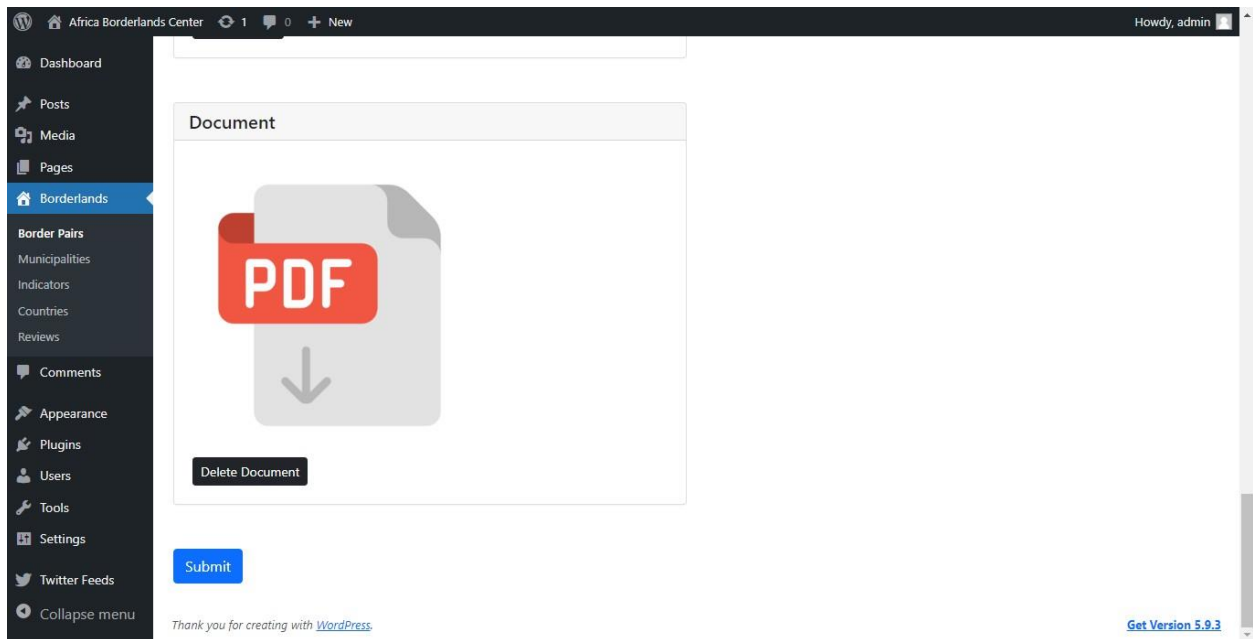

After making your changes/edits click at the bottom the **SUBMIT** button