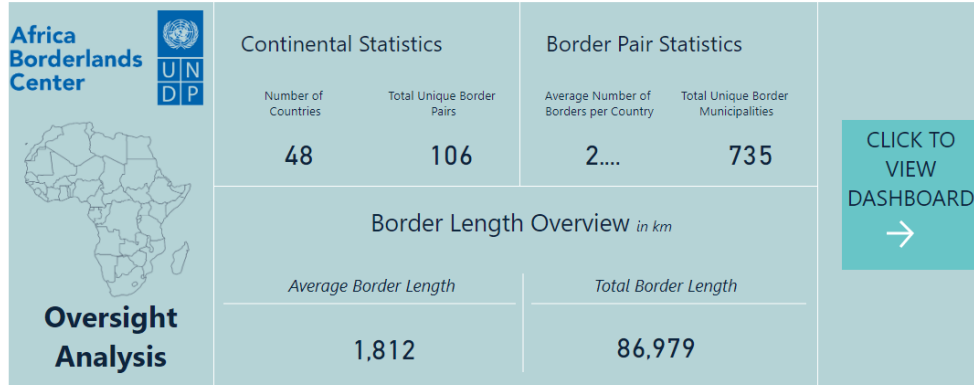

CLICK TO VIEW DASHBOARD →

Select Up to 4 Border Pairs Below to Compare

Border Pair: All Reset ↶

Indicators	Please select 1	Please select 2	Please select 3	Please select 4
Area Covered (Km Sq)	0	0	0	0
Border Closures 2010-2021	0	0	0	0
Capital City Populations	0	0	0	0
Hospitals	0	0	0	0
Major Conflict Incidents 2010-2021	0	0	0	0
Police Stations	0	0	0	0
Populations	0	0	0	0
Refugee and IDP Camps	0	0	0	0
Schools	0	0	0	0
Universities	0	0	0	0