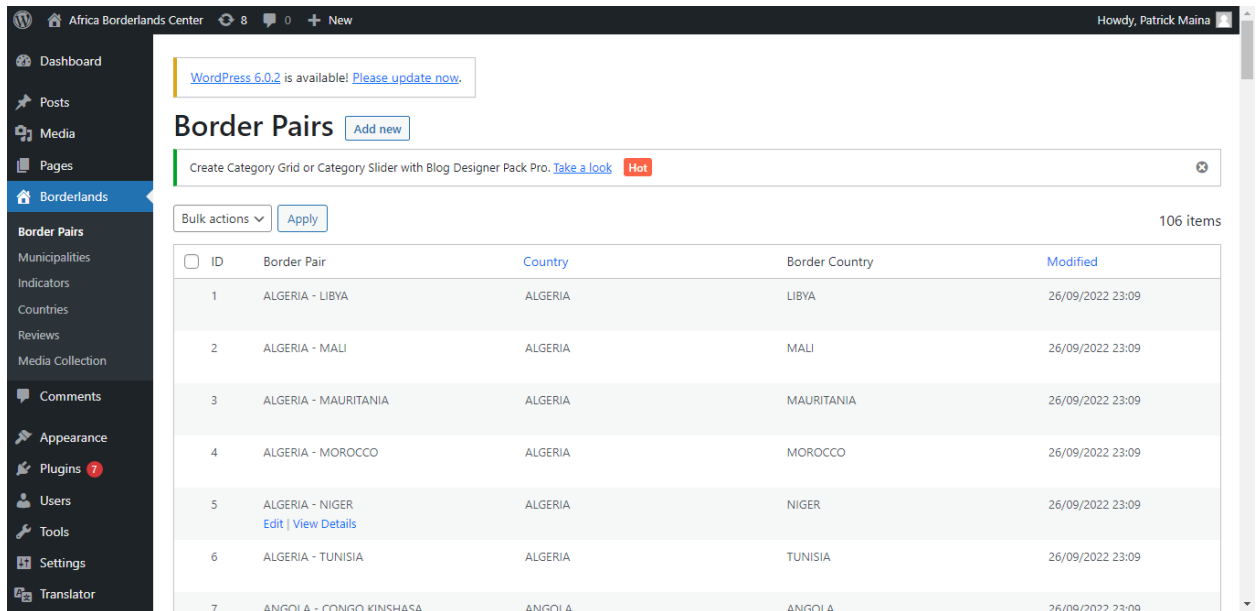

Border Pair (Power BI URL Addition) – Create new, edit, publish, delete

- To Add a new Border pair, follow these steps:
 - i. Login to the website using the details provided above, once in the dashboard look for the navigation link on the left panel of the portal named **Borderlands** as shown below: