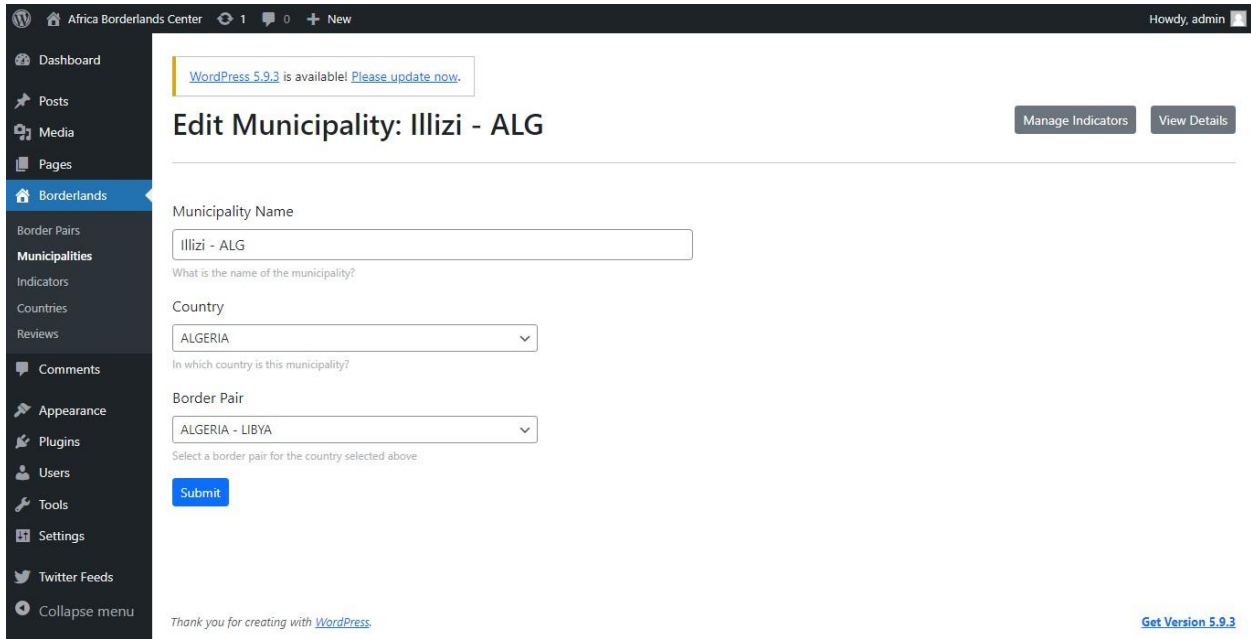

Then After clicking on the Submit Button to finish and save the edits.

Under the Municipalities, you get to edit the specific indicators. Hover on the specifics Municipalities and click on the **Manage Indicators**