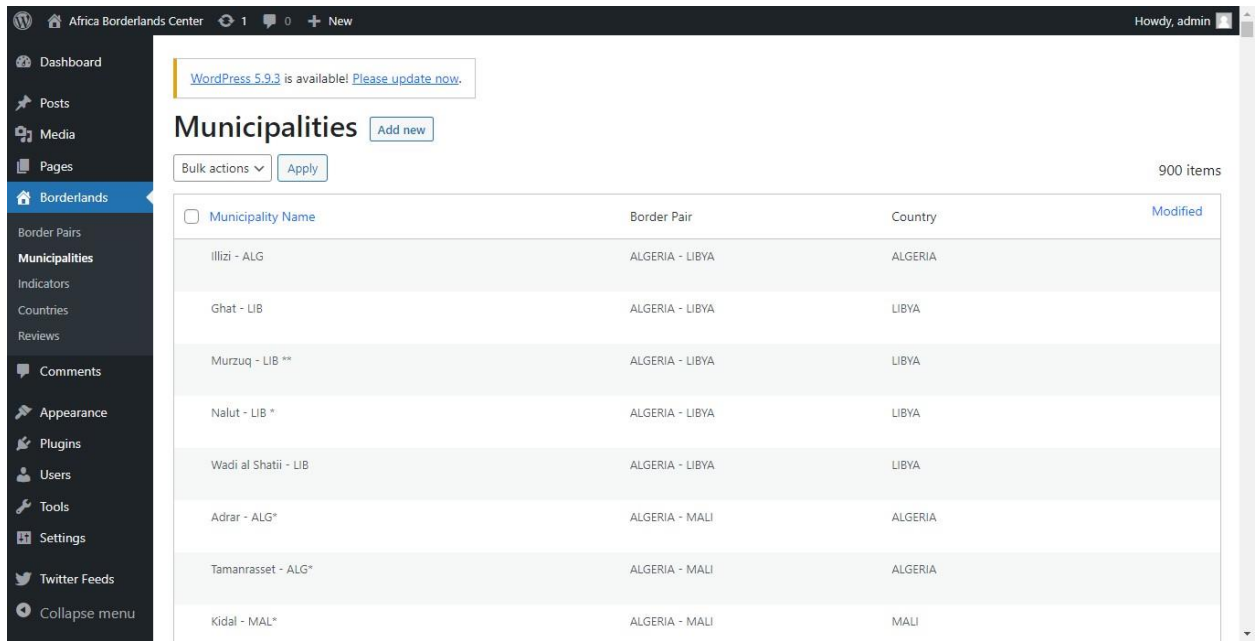

Border Pair (Power BI URL Addition) – Create new, edit, publish, delete

- To Add a new Border pair, follow these steps:
 - i. Login to the website using the details provided above, once in the dashboard look for the navigation link on the left panel of the portal named **Borderlands** as shown below:

ii. To edit a Border pair, Hover on the Border pair and you will Click on Edit as shown below

iii. Once you click on Edit the interface below will open on the Edit page you will be able to make relevant changes on the **Border Name, Country, Choose Border Country, Border Description, Power BI URL, Power BI Population Chart, Sources, Border Length, Border Established Year, Border Age, Map Image, Screenshot Summary & Documents.**

After making your changes/edits click at the bottom the **SUBMIT** button

Municipalities – Create new, edit, publish, delete

- To Add a new Border pair, follow these steps:
 - ii. Login to the website using the details provided above, once in the dashboard look for the navigation item written, **Municipalities** on the left panel as shown below: