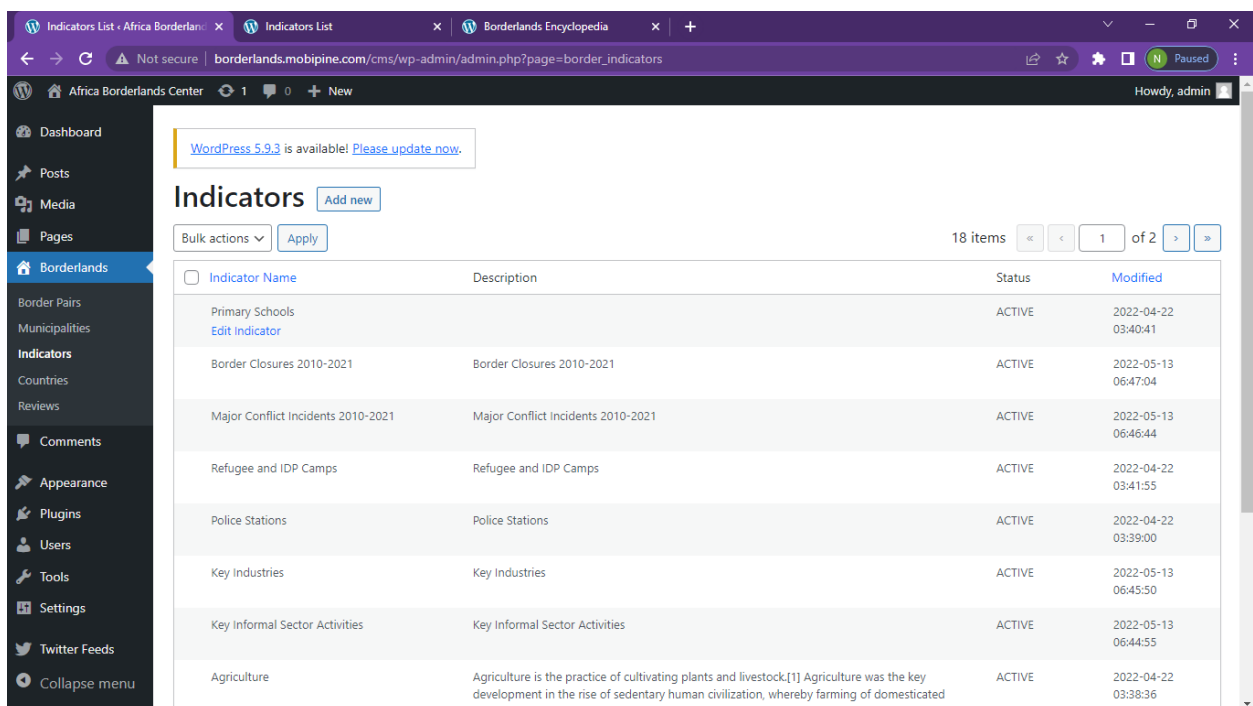

Adding New Indicators

Click on the **ADD NEW** Button as Shown Above

After clicking the button you will be to the below interface.

Add your details then click **SUBMIT** Button

- Choose any Indicator that you want to edit, for instance the primary School appearing in the list: **Chillies** when you hover on the name, below it appears options such as edit, quick edit etc. Click on edit, below is an illustration: