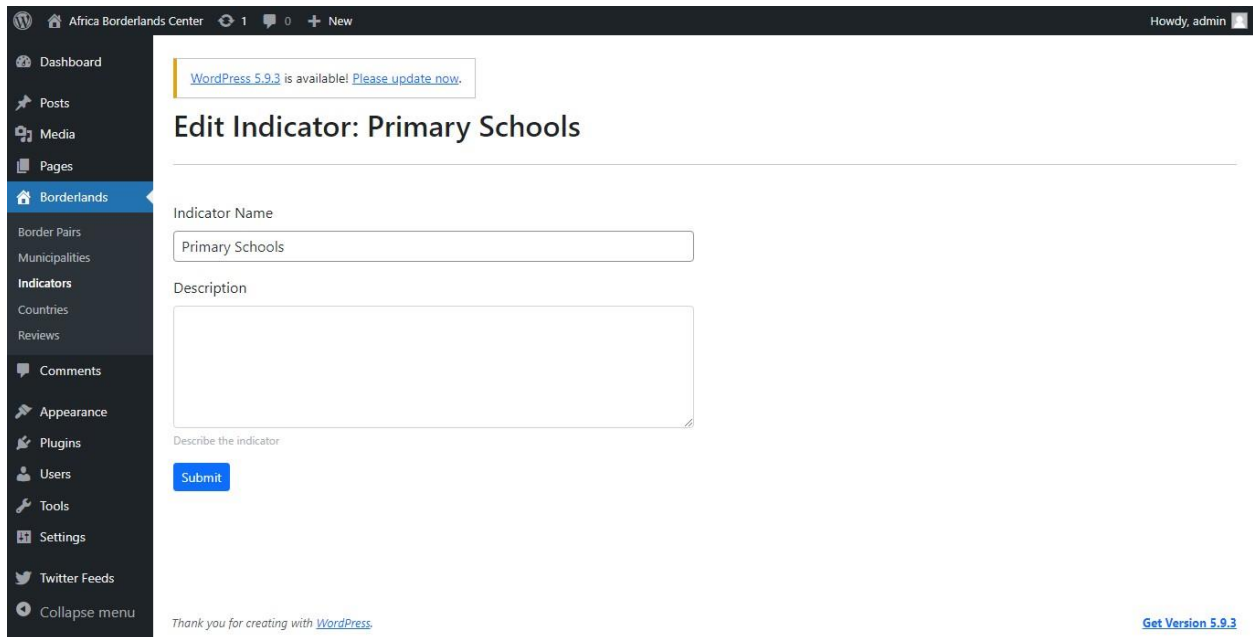

- Once you click on edit, the following interface will open:

The Countries Section

Here we get to see all the countries represented on the map