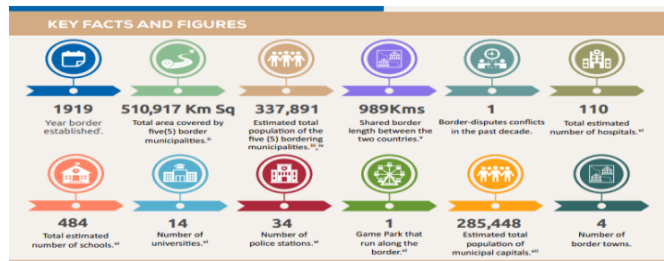

After Selecting a Border Pair

Country: All | Border Pair: Algeria - Libya | Municipality: All

Note: You can only select one indicator below to show results on the table on the right by Municipality

Indicator	Value
HOSPITALS	110
POLICE STATIONS	34
POPULATION	337,891
REFUGEE AND IDP CAMPS	0
SCHOOLS	484
UNIVERSITIES	14

Border Pairs: 1 Border Pairs | Number of Municipalities: 5

Municipality Coverage

Country by Municipality/District	HOSPITALS
Libya	
Wadi Al Shatii	60
Nalut	24
Ghat	8
Murzuq	7
Algeria	
Illizi	11

Microsoft Power BI | 33 of 128 | 85%

ALGERIA - LIBYA BORDER

[Back to countries](#)

ALGERIA - LIBYA BORDER

Factsheet Download

Africa Borderlands Centre
 The Africa Borderlands Centre (ABC) is a flagship project of @UNDP, dedicated to supporting communities in Africa's borderlands. Led by @ZeynuUmmer