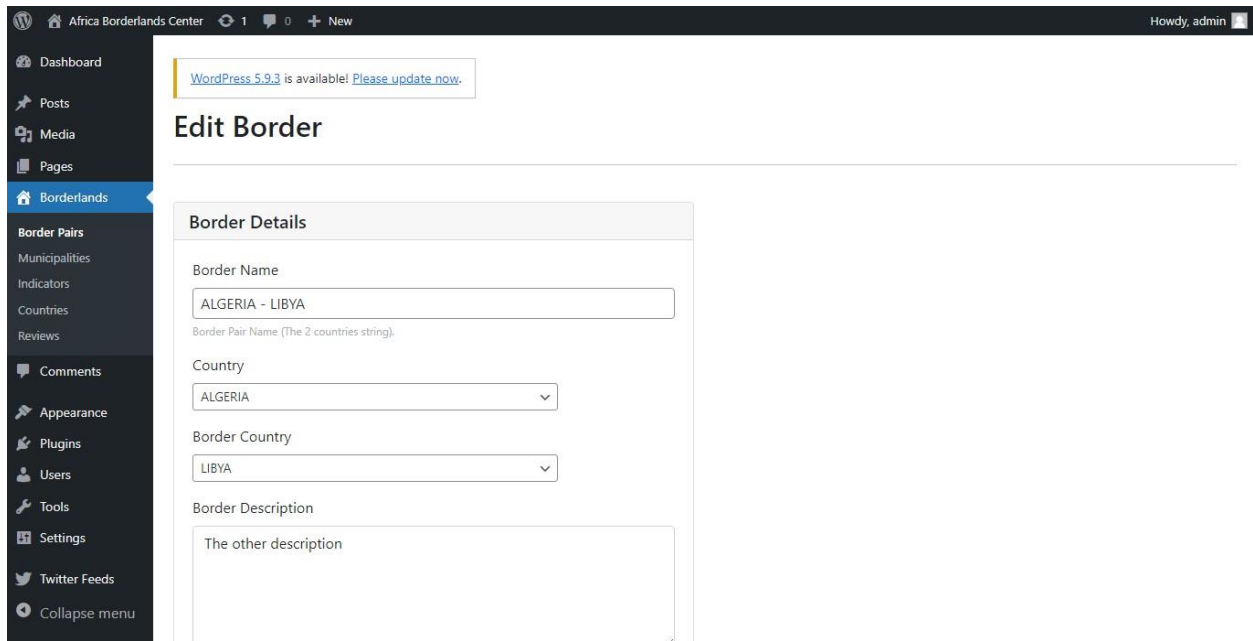

After making your changes/edits click at the bottom the **SUBMIT** button

Municipalities – Create new, edit, publish, delete

- To Add a new Border pair, follow these steps:
  - ii. Login to the website using the details provided above, once in the dashboard look for the navigation item written, **Municipalities** on the left panel as shown below: