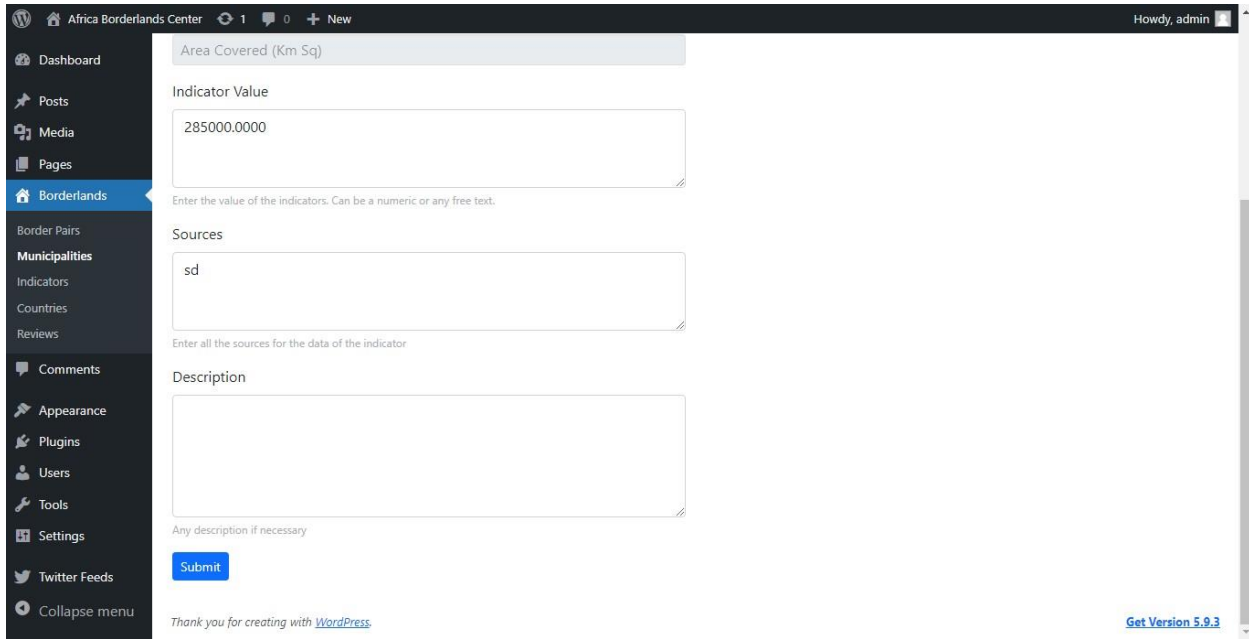

Indicators – Create new, edit, publish, delete

- To add a new indicator, follow these steps:
  - iii. Login to the website using the details provided above, once in the dashboard look for the section written, **Indicators** as shown below: