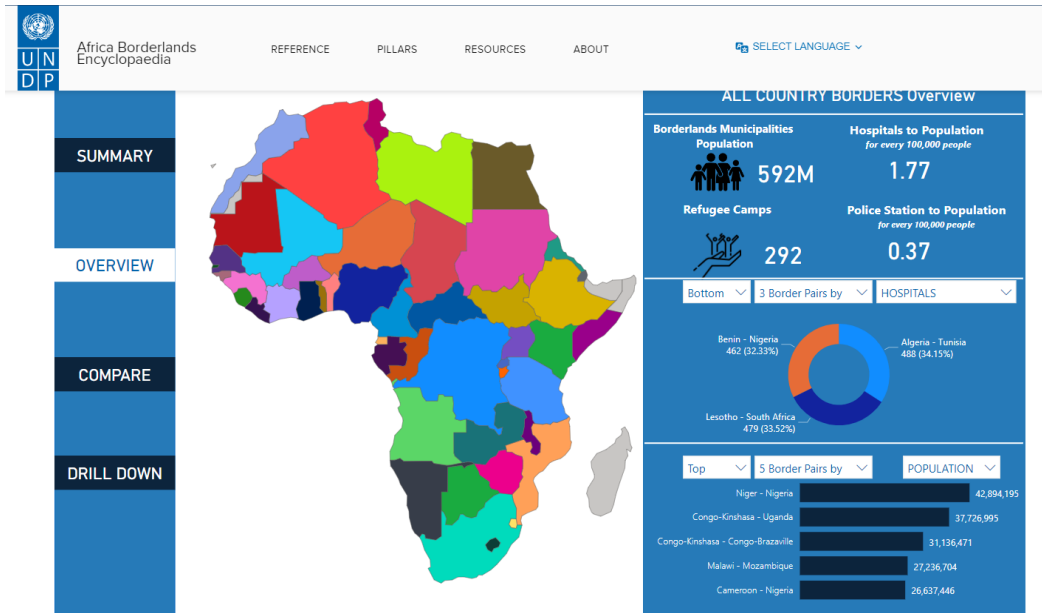

- Homepage 3
- Dashboard Page..... 6
- Borders Section 8
- The Countries Pages..... 9
- Border Pair Page 11
- Municipalities..... 14
- The Resources Section..... 15
- The Agriculture Page 15
- The About Section..... 16
- The About Page 17
- The Disclaimer Page 18
- The Contact Us Page 19
- Navigation – Login, dashboard..... 21
- Border Pair (Power BI URL Addition) – Create new, edit, publish, delete..... 22
- Municipalities – Create new, edit, publish, delete 24
- Indicators – Create new, edit, publish, delete 28
- The Countries Section..... 30
- The Reviews Section..... 31

Homepage

The section below shows the first part of the homepage.

To access the below page, use the link: <https://borderlandsdata.africa.undp.org/>

The image below shows a map that is clickable. When you click on a specific country, it shows statistical information that is pulled from a database that is connected to the PowerBI Dashboard for visualization.