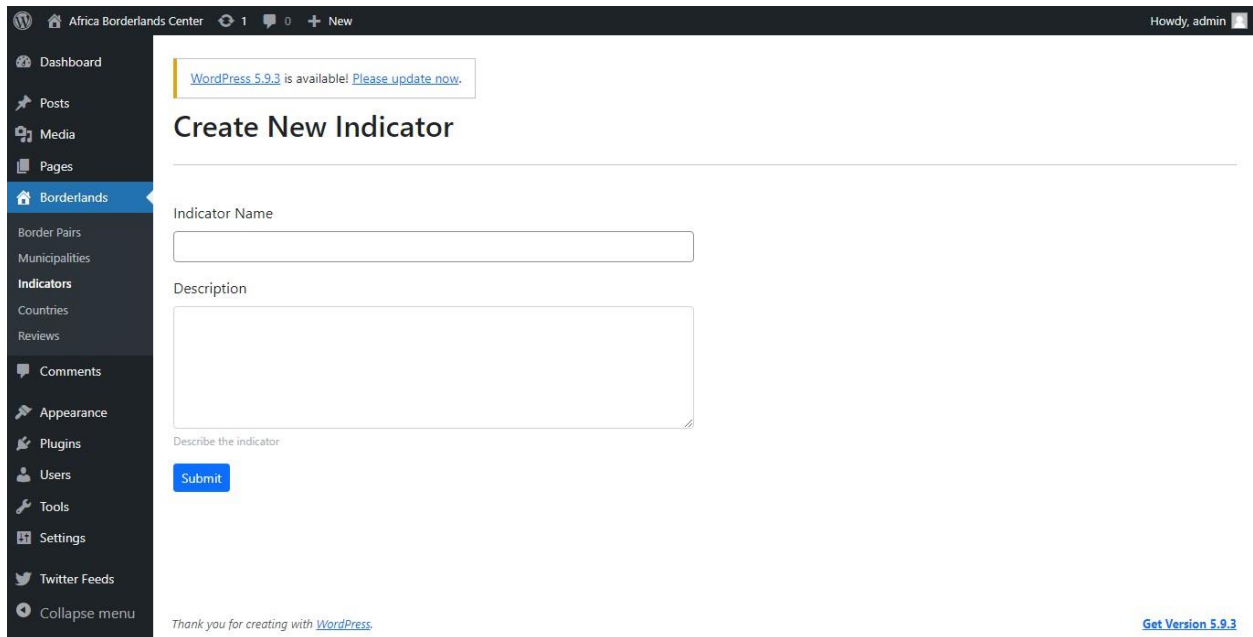

After making your changes you can click SUBMIT

Indicators – Create new, edit, publish, delete

- To add a new indicator, follow these steps:
 - iii. Login to the website using the details provided above, once in the dashboard look for the section written, **Indicators** as shown below:

Adding New Indicators

Click on the **ADD NEW** Button as Shown Above

After clicking the button you will be to the below interface.

Add your details then click **SUBMIT** Button

- Choose any Indicator that you want to edit, for instance the primary School appearing in the list: **Chillies** when you hover on the name, below it appears options such as edit, quick edit etc. Click on edit, below is an illustration: