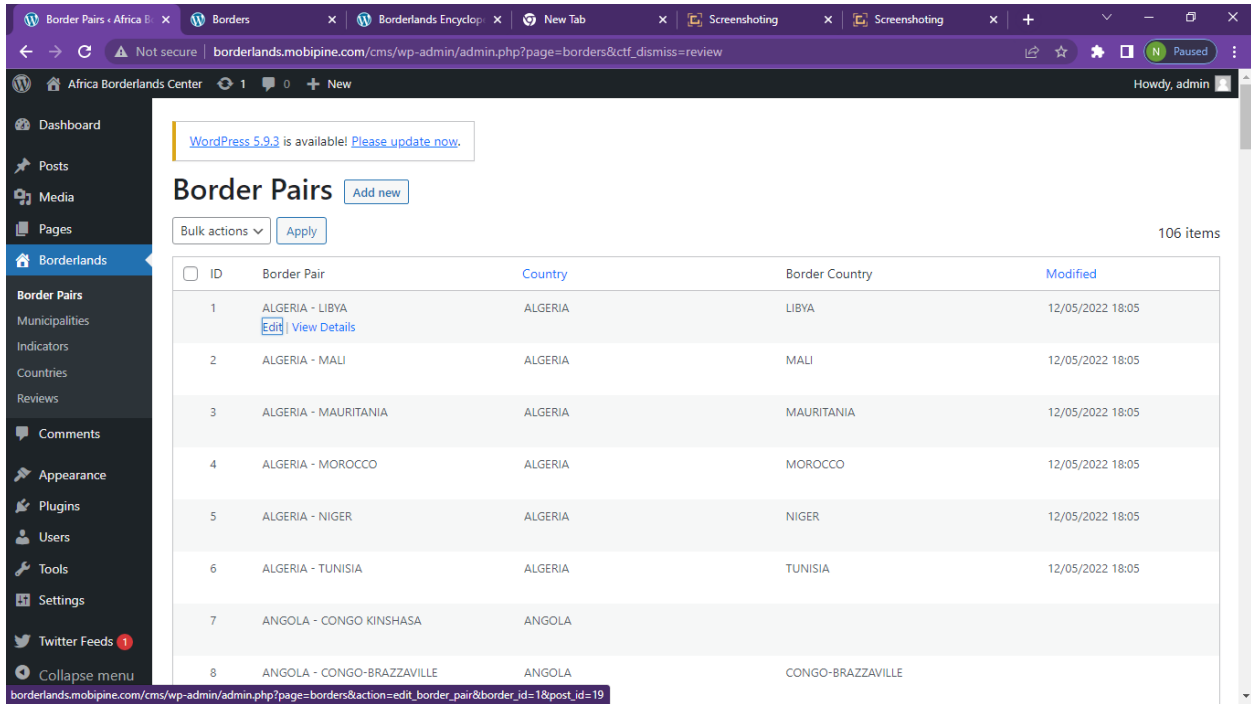

ii. To edit a Border pair, Hover on the Border pair and you will Click on Edit as shown below

iii. Once you click on Edit the interface below will open on the Edit page you will be able to make relevant changes on the **Border Name, Country, Choose Border Country, Border Description, Power BI URL, Power BI Population Chart, Sources, Border Length, Border Established Year, Border Age, Map Image, Screenshot Summary & Documents.**